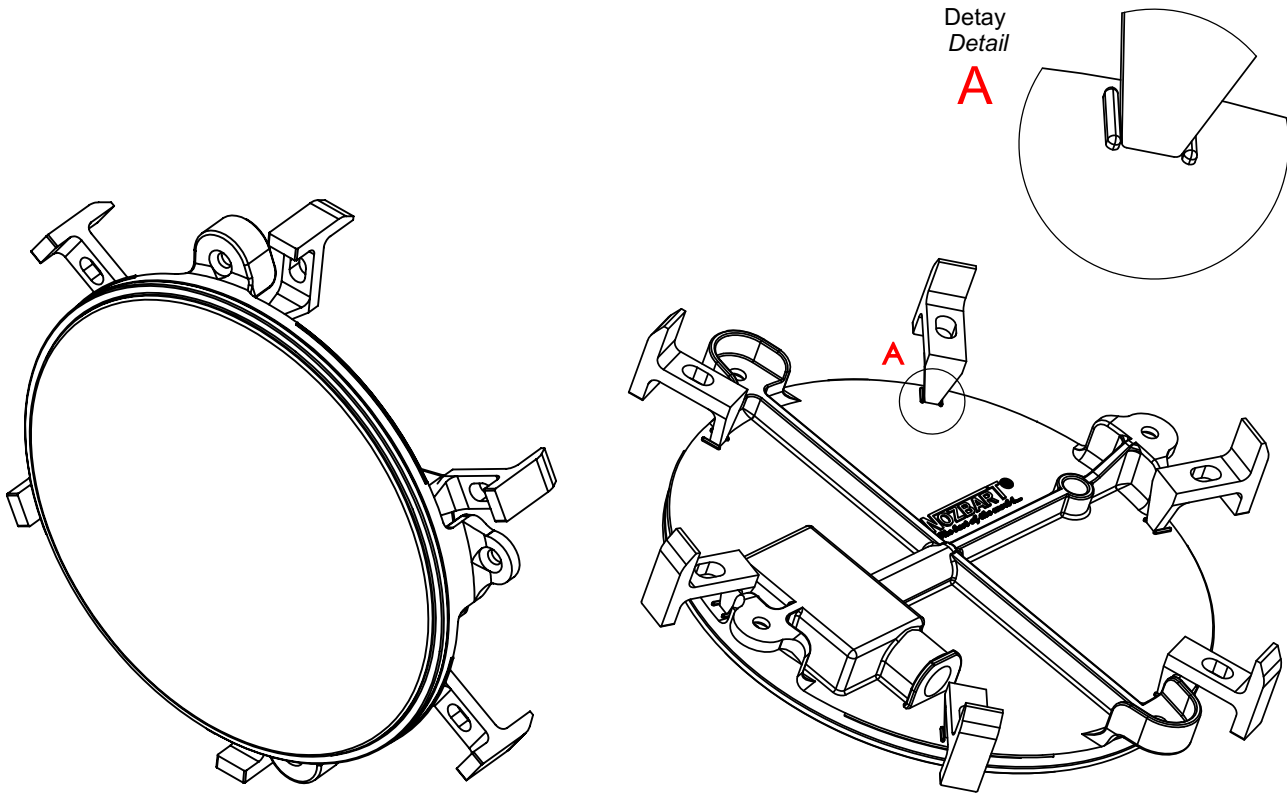

IŞIL SMD LEDLİ PAR56 UYUMLU HAVUZ AMPÜLÜ IŞIL SMD LED POOL BULB PAR56 COMPLIANT

Kod / Code	NIA-201	NIA-202	NIA-203	NIA-204
Renk / Colour	Beyaz White	Gün ışığı Warm white	Mavi Blue	RGB
Led	120 Adet-Unit	120 Adet-Unit	120 Adet-Unit	96 Adet-Unit
Lümen	3600	3600	2400	3200
Volt	AC/DC 12 V	AC/DC 12 V	AC/DC 12 V	DC 12 V
Watt	32 W	32 W	32 W	30 W
Kelvin	6.500 K	3.000 K	450 - 460 nm	R (620-630 nm) G (520-535) B (460-475 nm)

- Deniz suyu ve jeotermal suda kullanıma uygundur.
  Suitable for use in seawater and geothermal water
- Otomatik akım kontrollü uzun ömürlüdür
  Automatic current controlled and durable.

* Lambanın arkasındaki iki çizgi araları, tesbit civataları ile ortalanmalıdır.
Tırnak uçları bu iki çizgi arasına denk getirilerek, somunlar karşılıklı sıkılmadır.

* The two lines on the back of the lamp should be centered with fixing bolts.
The ends of the nail should be placed between these two lines and the nuts should be tightened mutually.