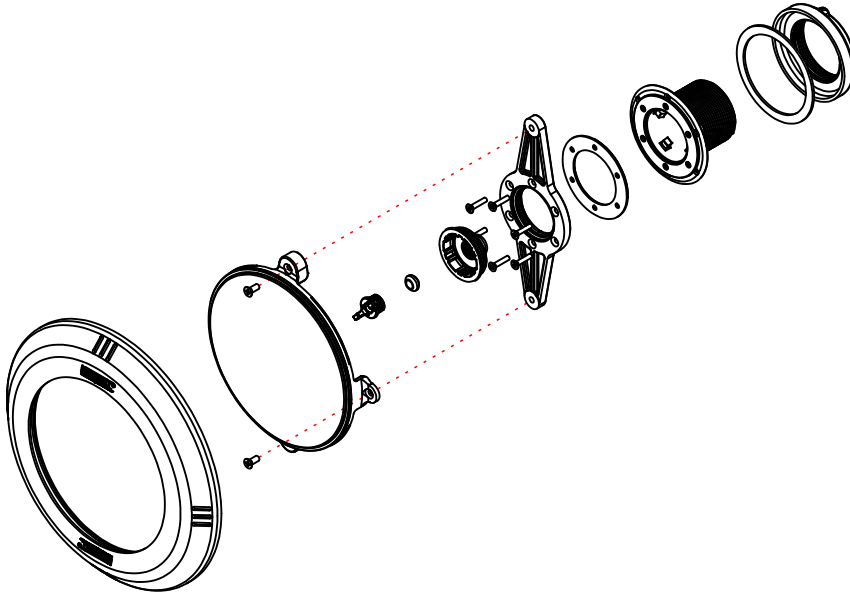

IŞIL SMD LEDLİ PANEL VE POLYESTER HAVUZ LAMBASI KİTİ
IŞIL SMD LED PANEL POOL AND POLYESTER ARMATURES KIT

Panel
Polyester

Kit (Kod / Code)	NIA-K02