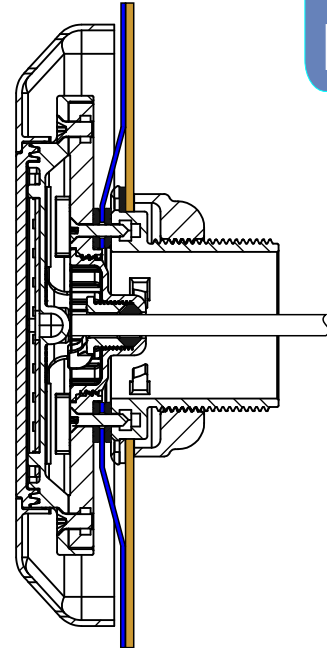

IŞIL SMD LEDLİ PANEL VE POLYESTER HAVUZ LAMBASI KİTİ
IŞIL SMD LED PANEL POOL AND POLYESTER ARMATURES KIT

Panel
Polyester

Kit (Kod / Code)	NIA-K02