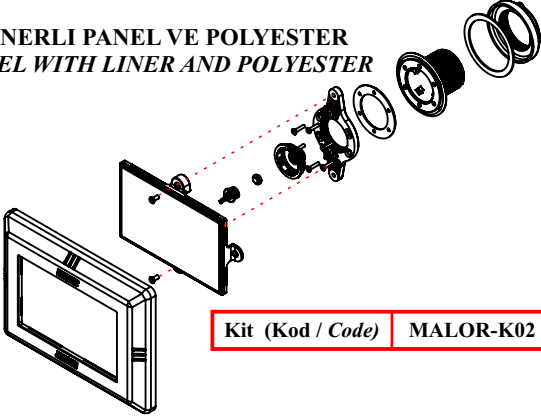

LİNERLİ PANEL VE POLYESTER
PANEL WITH LINER AND POLYESTER

Kit (Kod / Code) MALOR-K02