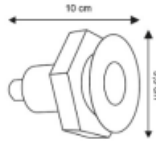

LİNERLİ HAVUZ VE JAKUZİ AYDINLATMALARI LED LIGHTENING FOR HOTTUB AND POOL WITH LINER

Kod/Code	SAA-201	SAA-202	SAA-203	SAA-204	SAA-205	SAA-206
Renk / Colour	Beyaz White	Gün Işığı Warm White	Kırmızı Red	Yeşil Green	Mavi Blue	Bal Rengi Amber
Ampul / Bulb	3	3	3	3	3	3
Volt	DC 12V	DC 12V	DC 12V	DC 12V	DC 12V	DC 12V
Watt	3W	3W	3W	3W	3W	3W

CE IP68 CLASS III

*Lütfen fiyat sorunuz./ Please consult us.