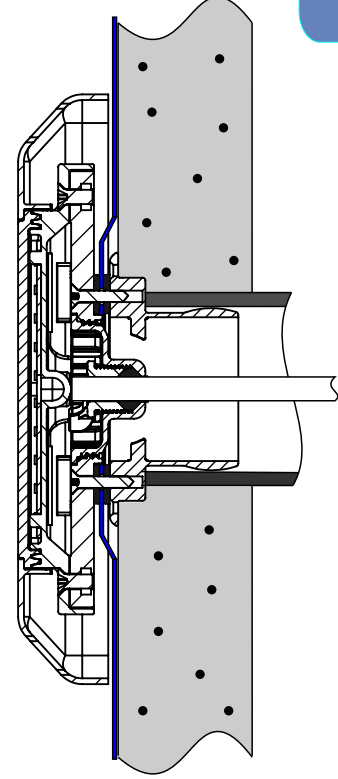

IŞIL SMD LEDLİ LİNER HAVUZ LAMBASI KİTİ
IŞIL SMD LED LINER POOL ARMATURES KIT

Liner

Kit (Kod / Code)	NIA-K01	NIA-K01M	NIA-K01D
------------------	---------	----------	----------

LINERLİ BETON HAVUZ KİT İLE LAMBA TESPİTİ VE UYGULAMASI
LAMP FIXING AND KIT APPLICATION FOR CONCRETE POOL WITH LINER