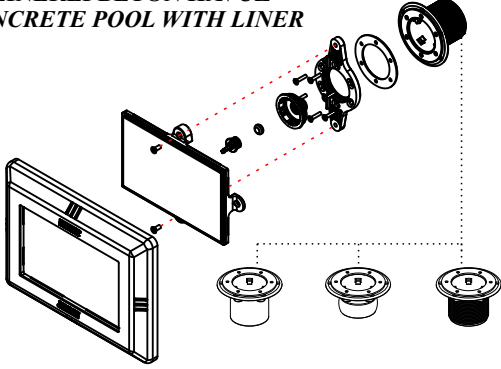

BETON HAVUZ LAMBA TESPİTİ VE UYGULAMASI LAMP FIXING AND APPLICATION FOR CONCRETE POOL

MİNİ ALTIN ORAN VE İŞİL HAVUZ LAMBASI KİTLERİ
TINY GOLDEN RATIO AND İŞİL POOL ARMATURES KITS

LİNERLİ BETON HAVUZ
CONCRETE POOL WITH LINER