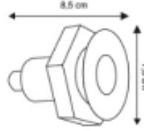

LİNERLİ HAVUZ VE JAKUZİ AYDINLATMALARI LED LIGHTENING FOR HOTTUB AND POOL WITH LINER

Kod/Code	SAA-101	SAA-102	SAA-103	SAA-104	SAA-105	SAA-106
Renk / Colour	Beyaz White	Gün Işığı Warm White	Kırmızı Red	Yeşil Green	Mavi Blue	Bal Rengi Amber
Ampul / Bulb	1	1	1	1	1	1
Volt	DC 12V	DC 12V	DC 12V	DC 12V	DC 12V	DC 12V
Watt	1W	1W	1W	1W	1W	1W

CE IP68 CLASS III

*Lütfen fiyat sorunuz./ Please consult us.