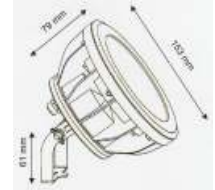

CE IP68 F G L CLASS III

POWER LED ARMATÜR
POWER LED LIGHTENING

Kod/Code	12W	SHA-921	SHA-922	SHA-923	SHA-924	SHA-925	-
	36W	SHA-931	SHA-932	SHA-933	SHA-934	SHA-935	SHA-936
Renk / Colour	Beyaz White	Gün Işıığı Warm White	Kırmızı Red	Yeşil Green	Mavi Blue	RGB RGB	RGB RGB
Ampul / Bulb	12	12	12	12	12	12	12
Volt	DC 12V	DC 12V	DC 12V	DC 12V	DC 12V	DC 12V	DC 12V
Watt	12W - 36W	12W - 36W	12W - 36W	12W - 36W	12W - 36W	12W - 36W	36W

*Lütfen fiyat sorunuz./ Please consult us.