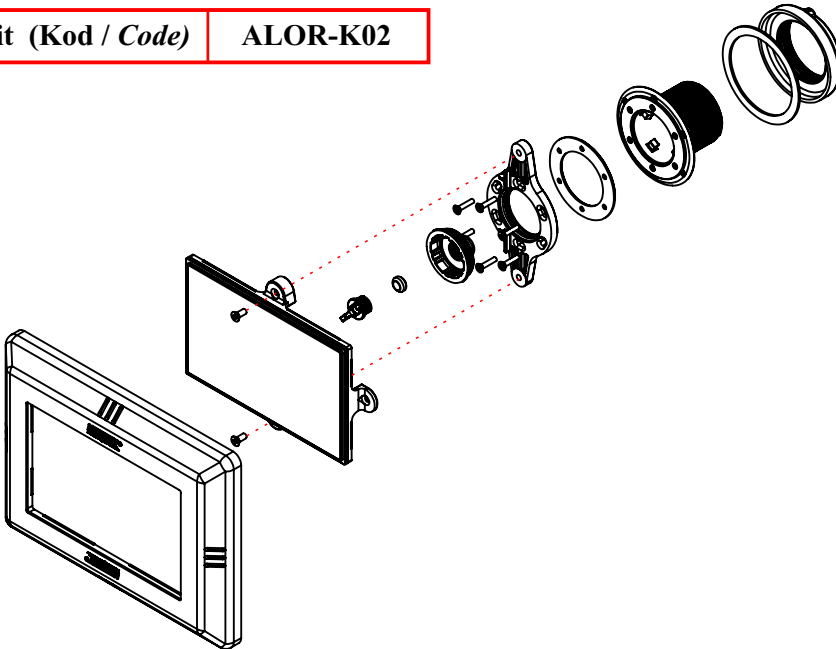

ALTIN ORAN SMD LEDLİ PANEL VE POLYESTER HAVUZ LAMBASI KİTİ
GOLDEN RATIO SMD LED PANEL POOL AND POLYESTER ARMATURES KIT

Kit (Kod / Code)	ALOR-K02