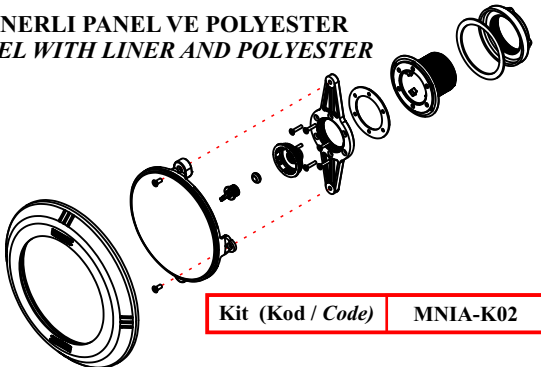

LİNERLİ PANEL VE POLYESTER
PANEL WITH LINER AND POLYESTER

Kit (Kod / Code) MNIA-K02

LAMBA KİTİNİN
MONTAJ UYGULAMASI
LAMP KIT MOUNTING
APPLICATION

Üst ve alt delik eksenini dik olmalıdır.
The axis of the upper and lower holes should be perpendicular.

Çıkıntılı federler su terazisi veya şakülle ayarlanmalıdır.
Protruding feeders should be adjusted with spirit level or plumb.