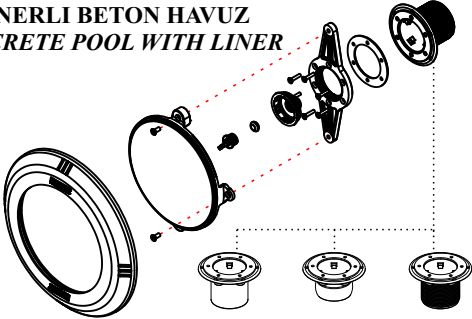

LİNERLİ BETON HAVUZ
CONCRETE POOL WITH LINER

Kit (Kod / Code) MNIA-K01 MNIA-K01M MNIA-K01D